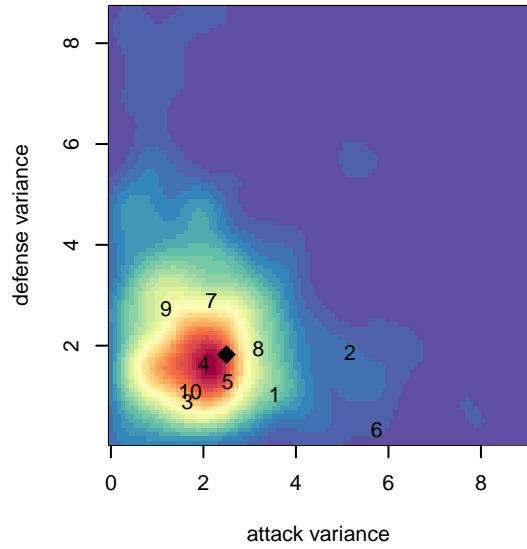

# FWFC Thunder Bolts B01

Federal Way FC  
Federal Way, WA  
B01 total strength=776  
attack=1.41 defense=0.6  
fall league = DIII B13D1

alt names used:  
FWFC BU 01 Thunder Bolts  
FWFC B01 Thunder Bolts

Venues played:  
2014 Blast Off BU13 B  
2014 DIII B13D1

**attack and defense variance (black dot)  
relative to other teams  
and top 10 in region**

**attack and defense rating  
relative to others at age  
and all opponents in last 13 months**