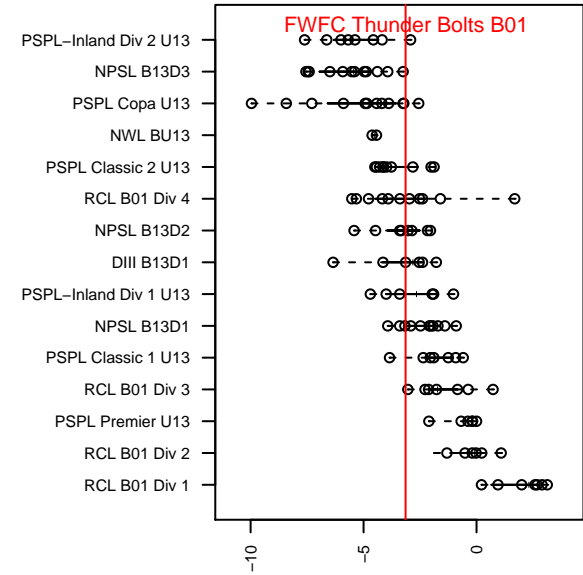

# FWFC Thunder Bolts B01

Federal Way FC  
Federal Way, WA  
B01 total strength=776  
attack=1.41 defense=0.6  
fall league = DIII B13D1

alt names used:  
FWFC BU 01 Thunder Bolts  
FWFC B01 Thunder Bolts

Venues played:  
2014 Blast Off BU13 B  
2014 DIII B13D1

**attack and defense variance (black dot)  
relative to other teams  
and top 10 in region**

**attack and defense rating  
relative to others at age  
and all opponents in last 13 months**

**Performance relative to 13 month average**

**Performance relative to 13 month average**

<b>date</b>	<b>home</b>		<b>away</b>		<b>venue</b>	<b>pred.home</b>	<b>pred.away</b>
2014-11-15	FWFC Thunder Bolts B01	4	South Tacoma United Garcia B01	4	2014 DIII B13D1	1.71	2.88
2014-11-08	FWFC Thunder Bolts B01	1	South Tacoma United Blanco B01	0	2014 DIII B13D1	1.45	3.72
2014-11-01	Nortac Cruz Azul B01	3	FWFC Thunder Bolts B01	0	2014 DIII B13D1	3.51	2.31
2014-10-18	FWFC Thunder Bolts B01	2	Kent United Black B01	1	2014 DIII B13D1	5.27	0.57
2014-10-11	South Tacoma United Garcia B01	4	FWFC Thunder Bolts B01	3	2014 DIII B13D1	2.88	1.71
2014-10-04	South Tacoma United Blanco B01	5	FWFC Thunder Bolts B01	2	2014 DIII B13D1	3.72	1.45
2014-09-20	FSC Bulldogs B01	1	FWFC Thunder Bolts B01	3	2014 DIII B13D1	1.50	2.98
2014-09-13	Kent United Black B01	1	FWFC Thunder Bolts B01	5	2014 DIII B13D1	0.57	5.27
2014-09-06	FWFC Thunder Bolts B01	5	FSC Bulldogs B01	2	2014 DIII B13D1	2.98	1.50
2014-08-10	MVP Rapids White B01	0	FWFC Thunder Bolts B01	4	2014 Blast Off BU13 B	1.47	3.05
2014-08-09	Kent United Black B01	1	FWFC Thunder Bolts B01	5	2014 Blast Off BU13 B	0.57	5.27
2014-08-09	FWFC Thunder Bolts B01	6	HSA Blue Thunder B01	1	2014 Blast Off BU13 B	5.49	0.64
2014-08-08	MVP Rapids White B01	2	FWFC Thunder Bolts B01	2	2014 Blast Off BU13 B	1.47	3.05