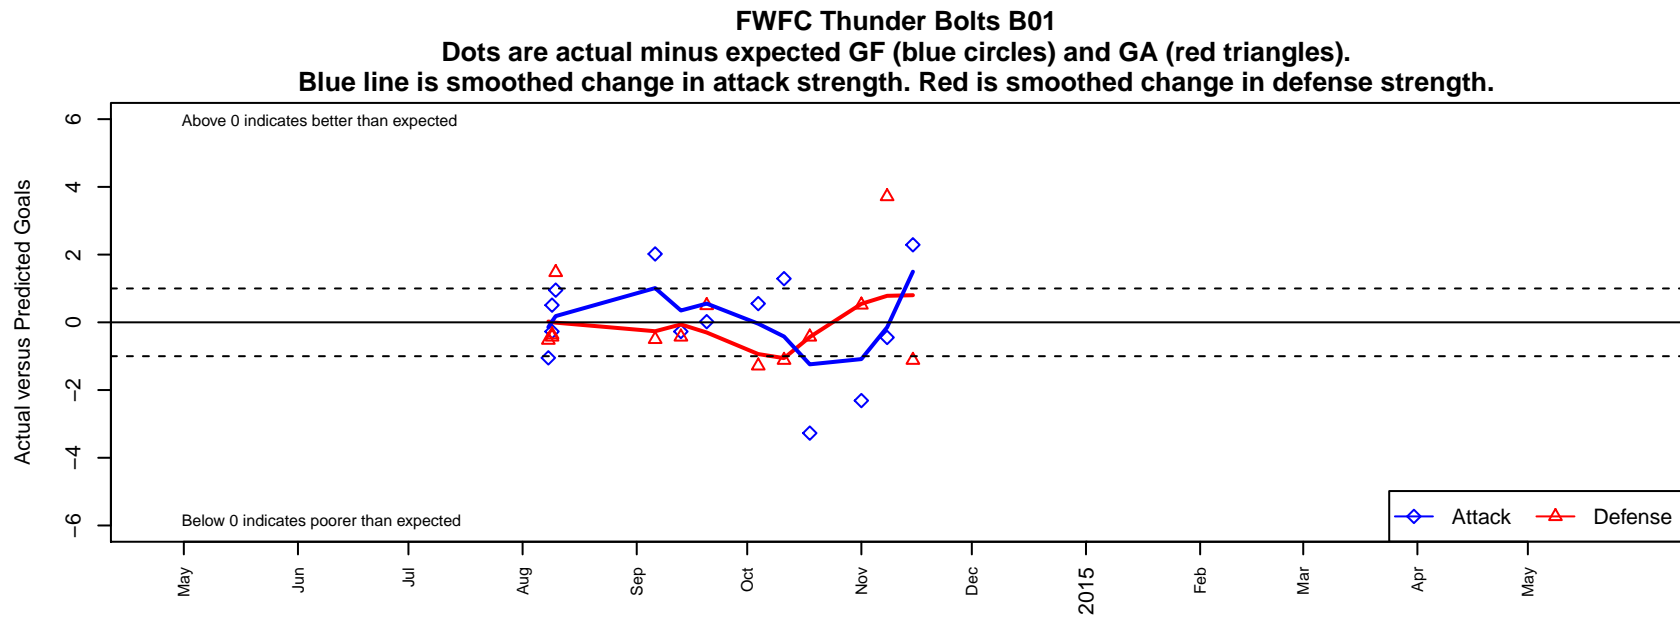

# FWFC Thunder Bolts B01

Federal Way FC  
Federal Way, WA  
B01 total strength=776  
attack=1.41 defense=0.6  
fall league = DIII B13D1

alt names used:  
FWFC BU 01 Thunder Bolts  
FWFC B01 Thunder Bolts

Venues played:  
2014 Blast Off BU13 B  
2014 DIII B13D1

**attack and defense variance (black dot)  
relative to other teams  
and top 10 in region**

**attack and defense rating  
relative to others at age  
and all opponents in last 13 months**